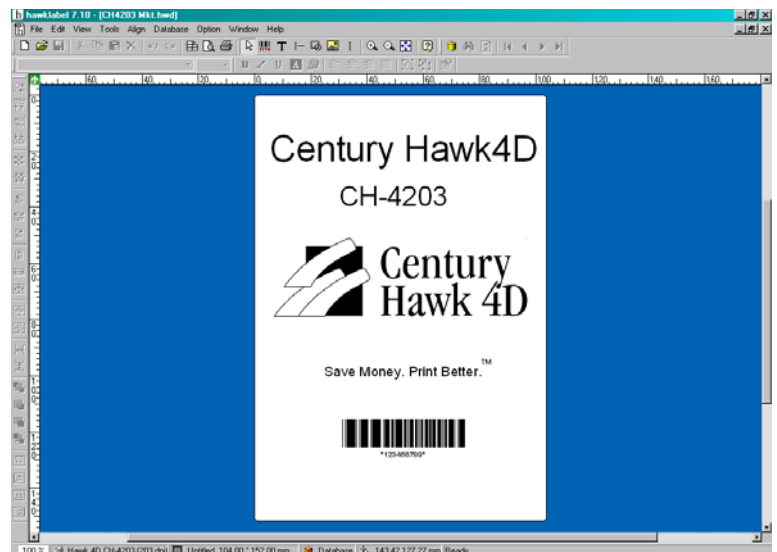

The Hawk 4D

Barcode Printer

- Economical
- Reliable
- Simple to Use
- Easy to Load
- Software included
- USB Cable included
- Desktop Sleek Style

The Hawk 4D is a thermal printer that is great for every day use.

The Hawk 4D is a straight-forward, budget-friendly printer that sets up easily and prints reliably.

Software and
USB Cable included

Century
Hawk 4D

Save Money. Print Better.™

HawkLabel Professional Grade Design and Print Label Software is included

hawklabel™

- Professional Grade
- Full Version Label Software
- Handles Databases with ease
- Comparable to the pro versions of other leading label software packages

Professional results! Easy on the budget!