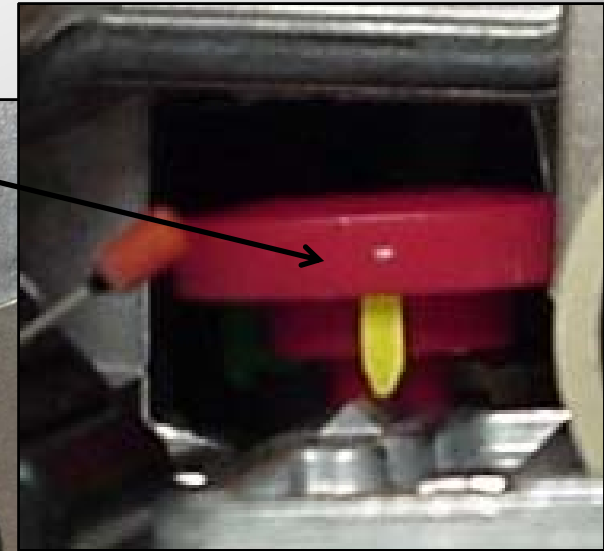

Automatic Ribbon Saving. From as little as 10mm (.39") print-free area, this mechanism saves you money. You use less material and increase efficiency.

Easy Loading and Unloading of Media

Intelligent Lifting Tray

Simply load the unprinted tags and start the TDI.

The lifting device handles feeding automatically.
This saves time when changing media.

Take a look under the hood

Ribbon Area

Close View of Card Feed Area

Card Thickness
Adjustment Wheel

Feed Roller

More Views

Printhead Contact
Pressure Adjustment

Command Center
with access to
menus to raise
and lower the
lifting tray plus
other options

Connectivity

Other Features