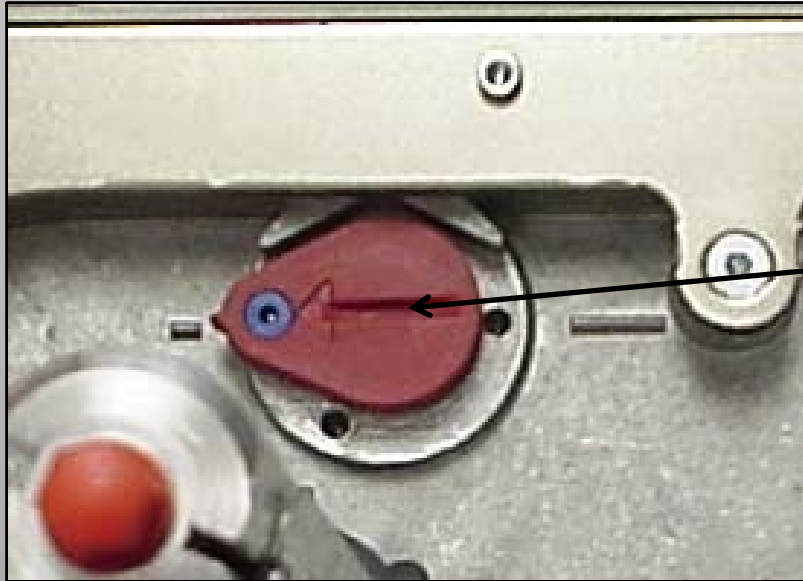

Automatic Ribbon Saving. From as little as 10mm (.39") print-free area, this mechanism saves you money. You use less material and increase efficiency.

Easy Loading and Unloading of Media

Intelligent Lifting Tray

Simply load the unprinted tags and start the TDI.

The lifting device handles feeding automatically.
This saves time when changing media.

Take a look under the hood

Ribbon Area

Close View of Card Feed Area

Card Thickness
Adjustment Wheel

Feed Roller

More Views

Printhead Contact
Pressure Adjustment

Command Center
with access to
menus to raise
and lower the
lifting tray plus
other options

Connectivity

Other Features