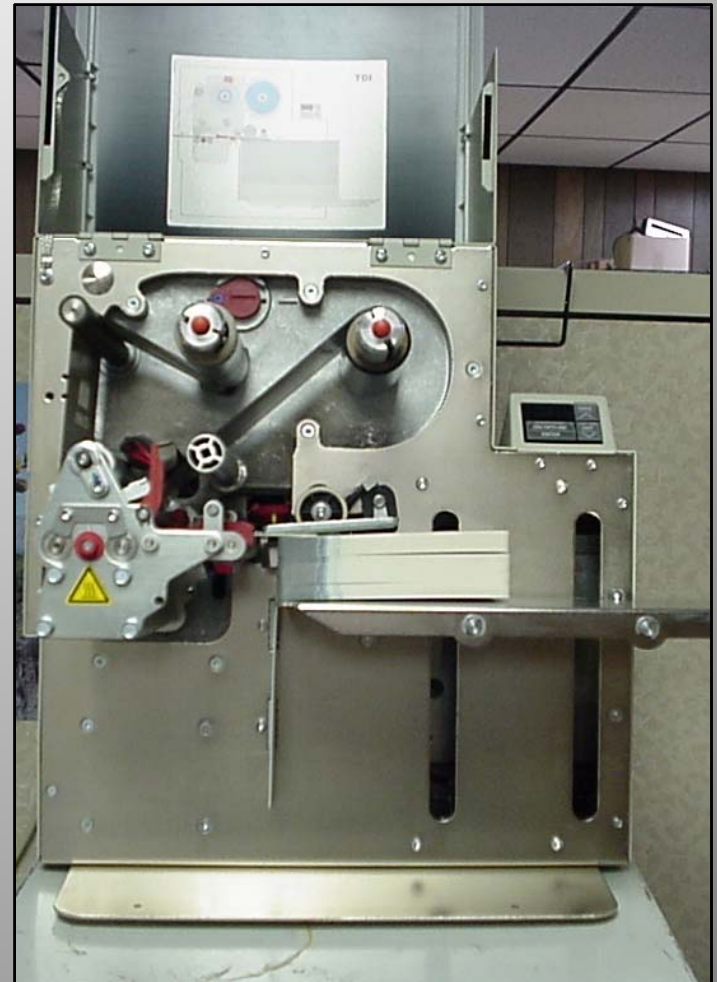

Avery Dennison And You A Winning Strategy

**The Avery
TDI
Card Printer**

About Avery

Avery Dennison, based in Germany, manufactures high quality thermal printers that are marketed worldwide.

They carry an extensive product line which includes the Avery TDI.

Now... let's learn about the Avery TDI Card Printer

Main Features Overview

- **Single Card Tag Printer**
Prints a variety of cards, including blister cards, tags, decorative labels
- **Near-Edge Technology and Ribbon Save**
- **Easy Loading and Unloading of Ribbon and Media**
- **Intelligent Lifting Tray**

Single Card Tag Printer

Prints a variety of cards, including blister cards, hang tags, decorative labels and more. Offset Print Quality.

Portrait, landscape, inverted. Textile care symbols.

19 Standard Fonts, two of which are scalable, as well as, all standard barcodes.

AVERY-DENNISON TDI

Date **01/16/08**
Time **14:51**

LOT No. 1234567

SERIAL No. 400-26101

LABEL TEST FORMAT 1

Near-Edge Technology and Ribbon Save

The Avery TDI has Near-edge Technology which enables Ribbon Save.