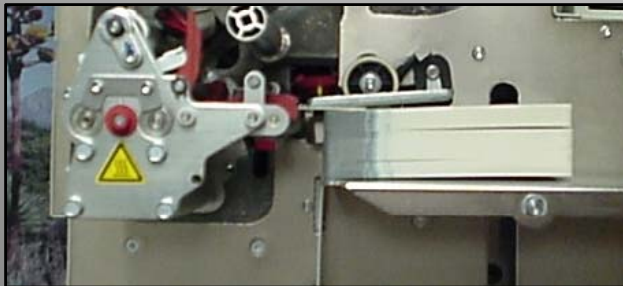

Now... let's learn about the Avery TDI Card Printer

Main Features Overview

- **Single Card Tag Printer**
Prints a variety of cards, including blister cards, tags, decorative labels
- **Near-Edge Technology and Ribbon Save**
- **Easy Loading and Unloading of Ribbon and Media**
- **Intelligent Lifting Tray**

AVERY-DENNISON TDI

Date **01/16/08**
Time **14:51**

LOT No. 1234567

SERIAL No. 400-26101

LABEL TEST FORMAT 1

Near-Edge Technology and Ribbon Save

The Avery TDI has Near-edge Technology which enables Ribbon Save.