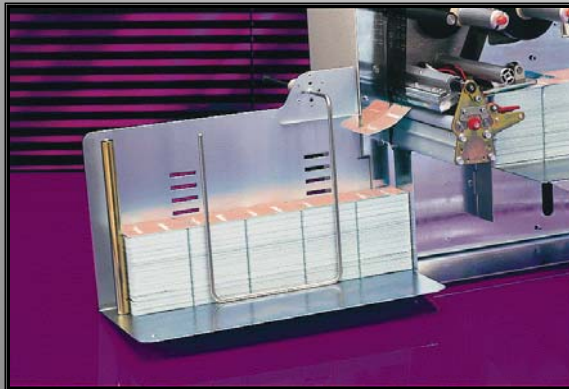

Card Thickness
Adjustment Wheel

Feed Roller

More Views

Printhead Contact
Pressure Adjustment

Command Center
with access to
menus to raise
and lower the
lifting tray plus
other options

Connectivity

Other Features

Accessories

Power Stacker

- Usually standard (bundled with printer), can be purchased separately, or use Stack Tray. Provides motorized stacking for nearly all material types
- Switch for “High” or “Low” stop level setting allows neat stacking of long or short (2” min.) cards
- Powered and controlled by TDI
- Not available for TDI 1050