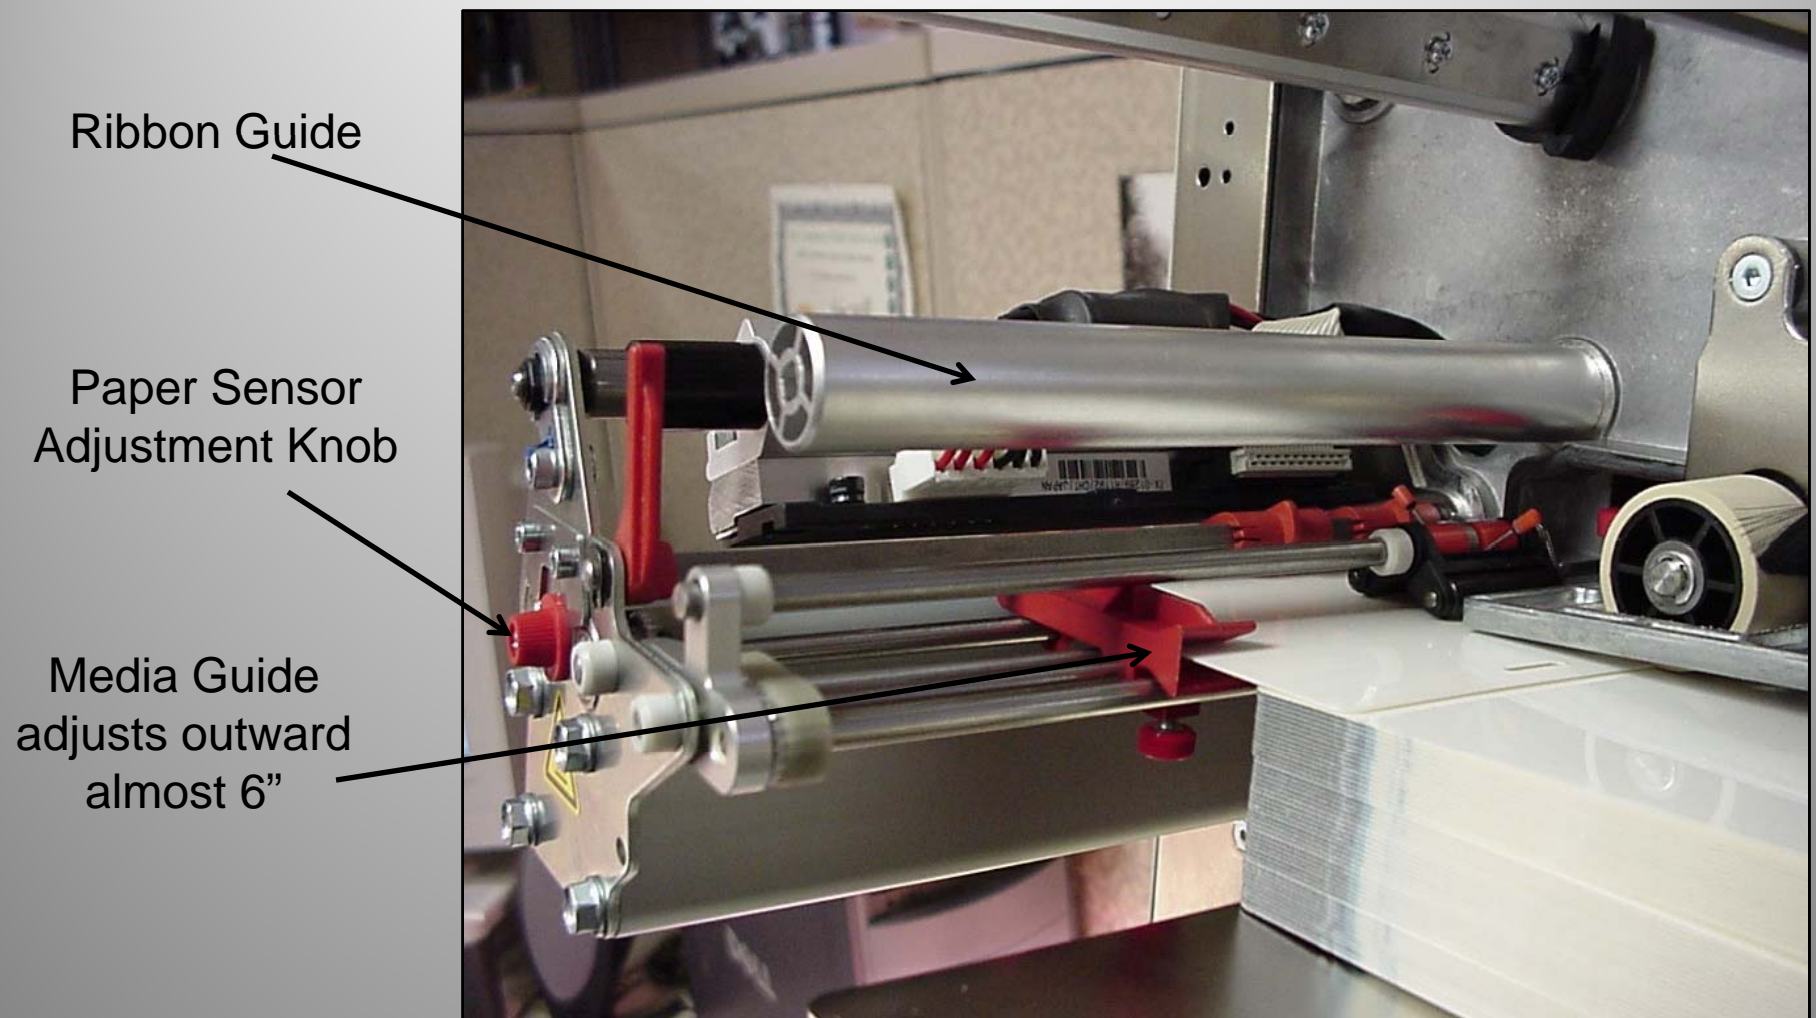

Simply load the unprinted tags and start the TDI.

The lifting device handles feeding automatically.
This saves time when changing media.

Take a look under the hood

Ribbon Area

Close View of Card Feed Area

Card Thickness
Adjustment Wheel

Feed Roller

More Views

Printhead Contact
Pressure Adjustment

Command Center
with access to
menus to raise
and lower the
lifting tray plus
other options

Connectivity

Other Features