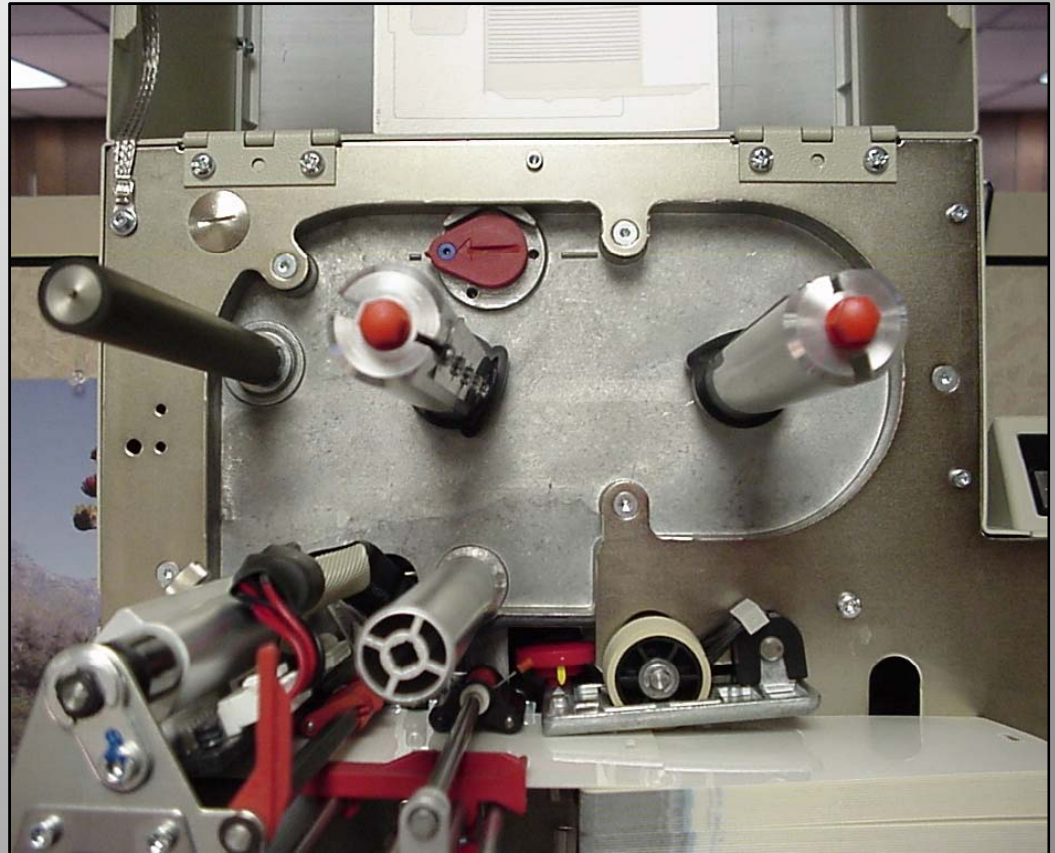

Other Features

- Thermal Transfer or Direct Thermal
- 300 dpi print resolution
- Up to 10 ips
- 5 inch print width
- Stock sizes range from single tags as small as 1.2" x 4.1", to tags strips and cards as large as 6" x 13.8" overall size