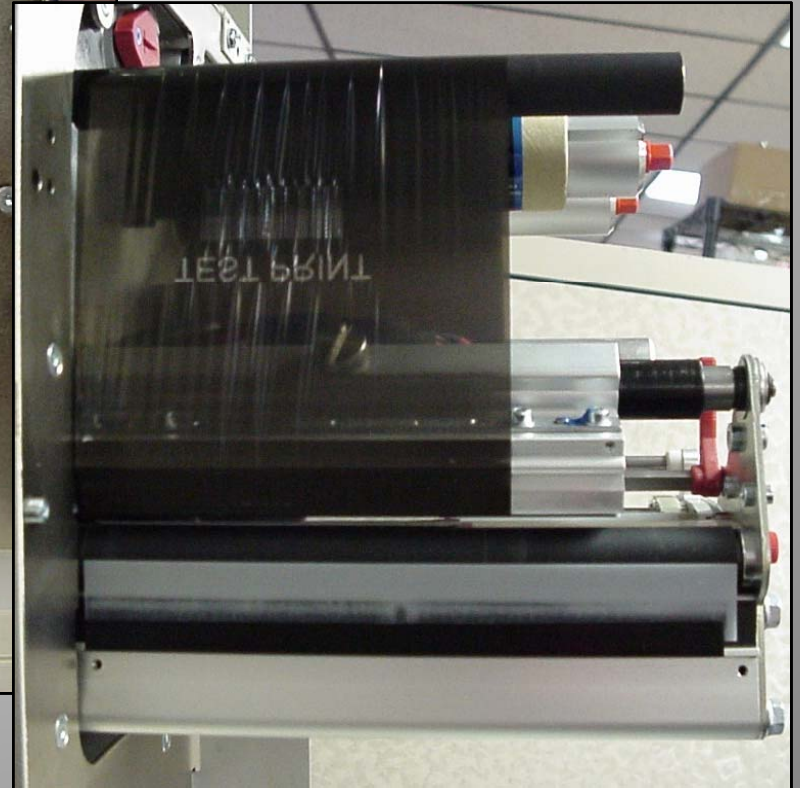

Now... let's learn about the Avery TDI Card Printer

Main Features Overview

- **Single Card Tag Printer**
Prints a variety of cards, including blister cards, tags, decorative labels
- **Near-Edge Technology and Ribbon Save**
- **Easy Loading and Unloading of Ribbon and Media**
- **Intelligent Lifting Tray**

Single Card Tag Printer

Prints a variety of cards, including blister cards, hang tags, decorative labels and more. Offset Print Quality.

Portrait, landscape, inverted. Textile care symbols.

19 Standard Fonts, two of which are scalable, as well as, all standard barcodes.

AVERY-DENNISON TDI

Date **01/16/08**
Time **14:51**

LOT No. 1234567

SERIAL No. 400-26101

LABEL TEST FORMAT 1

Near-Edge Technology and Ribbon Save

The Avery TDI has Near-edge Technology which enables Ribbon Save.

Automatic Ribbon Saving. From as little as 10mm (.39") print-free area, this mechanism saves you money. You use less material and increase efficiency.

Easy Loading and Unloading of Media

Intelligent Lifting Tray