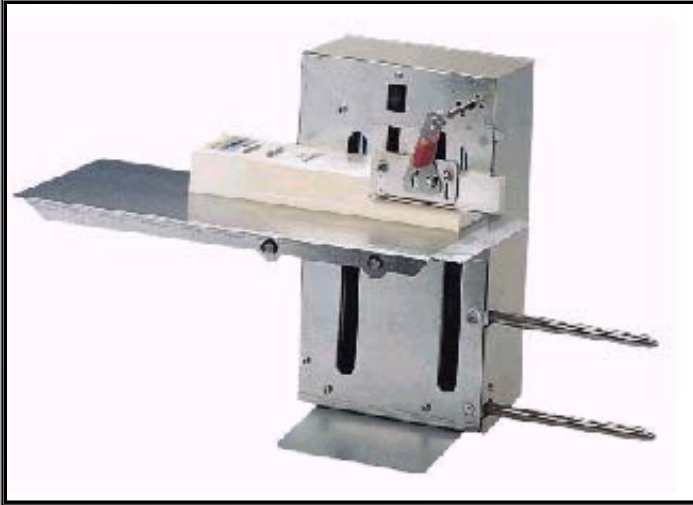

Accessories