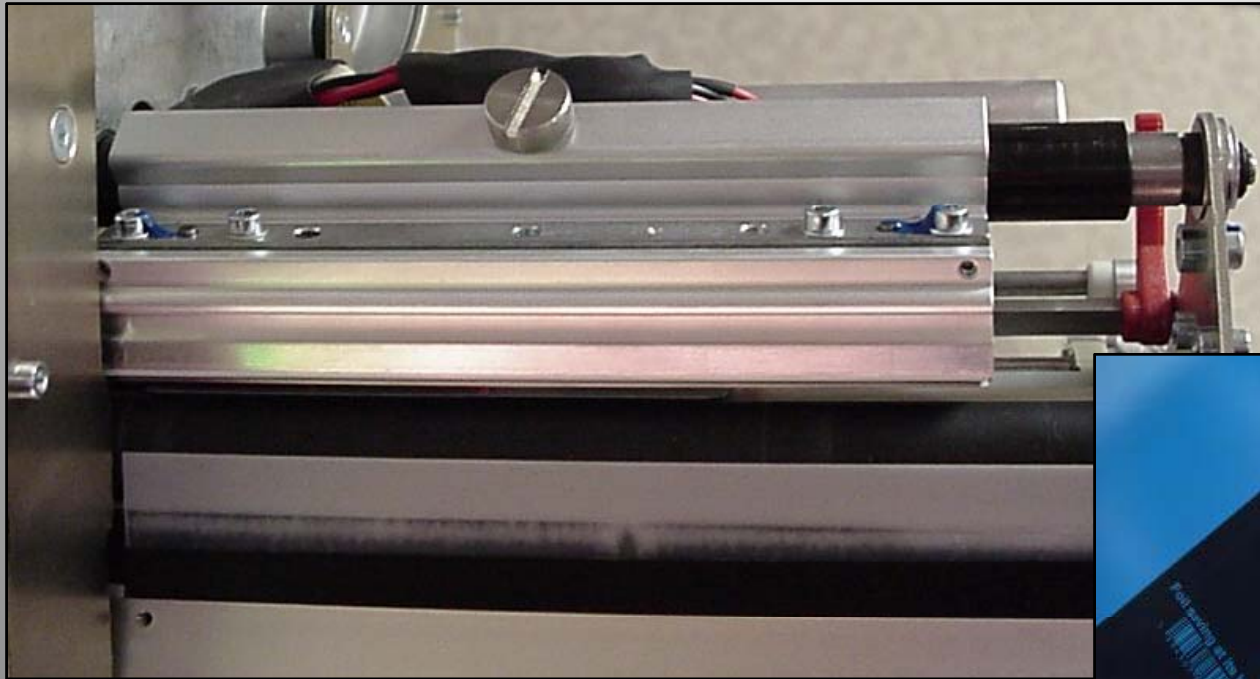

AVERY-DENNISON TDI

Date **01/16/08**
Time **14:51**

LOT No. 1234567

SERIAL No. 400-26101

LABEL TEST FORMAT 1

Near-Edge Technology and Ribbon Save

The Avery TDI has Near-edge Technology which enables Ribbon Save.

Automatic Ribbon Saving. From as little as 10mm (.39") print-free area, this mechanism saves you money. You use less material and increase efficiency.

Easy Loading and Unloading of Media

Intelligent Lifting Tray