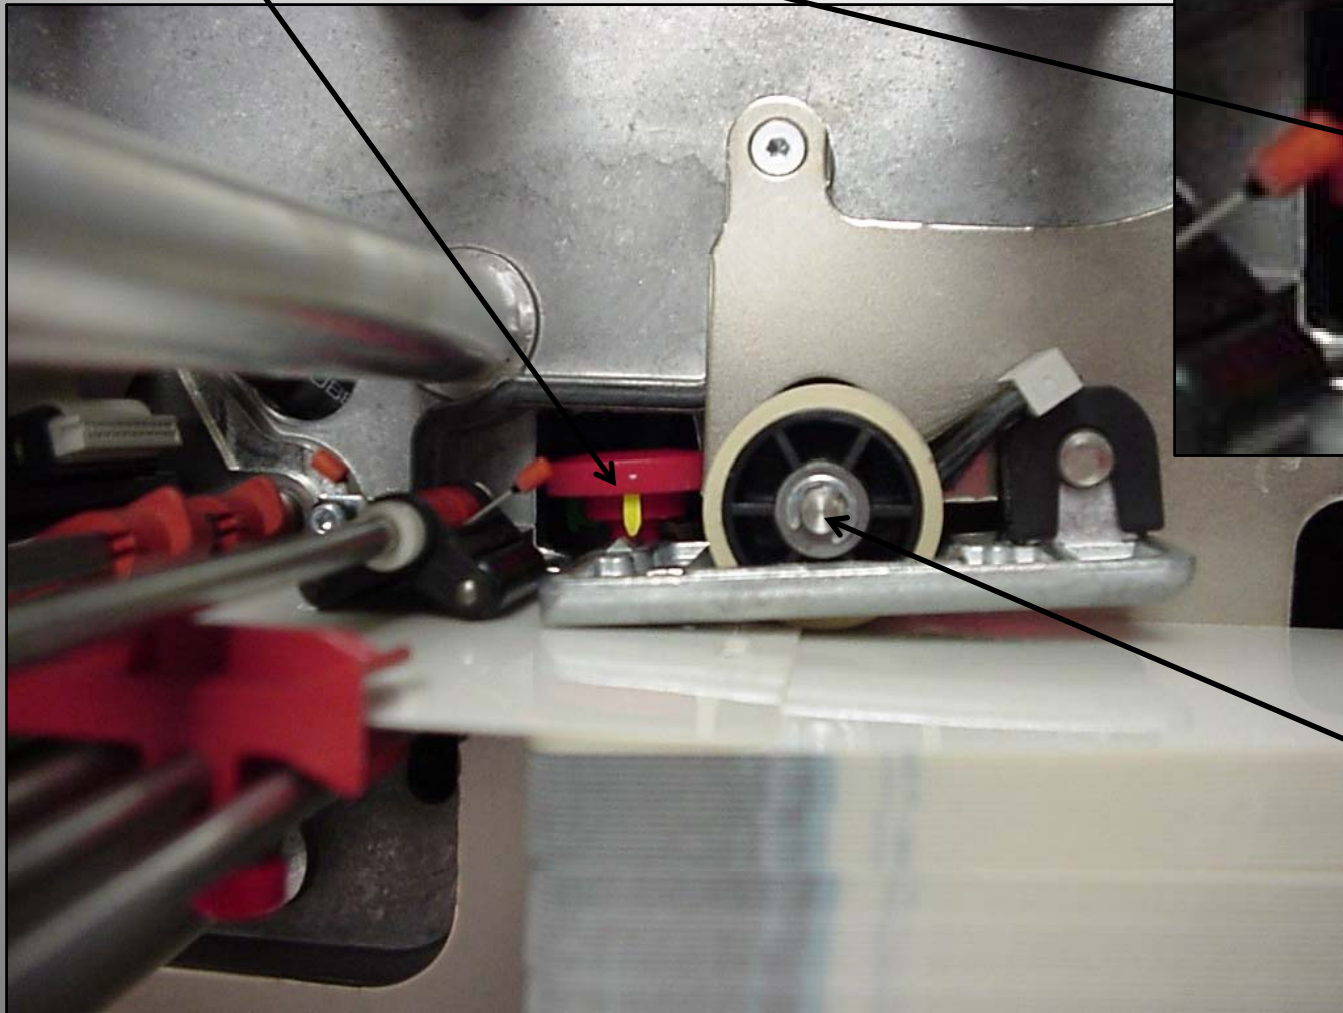

Automatic Ribbon Saving. From as little as 10mm (.39") print-free area, this mechanism saves you money. You use less material and increase efficiency.

Easy Loading and Unloading of Media

Intelligent Lifting Tray

Simply load the unprinted tags and start the TDI.

The lifting device handles feeding automatically.
This saves time when changing media.

Take a look under the hood

Ribbon Area

Close View of Card Feed Area

Card Thickness
Adjustment Wheel

Feed Roller

More Views

Printhead Contact
Pressure Adjustment

Command Center
with access to
menus to raise
and lower the
lifting tray plus
other options

Connectivity

Other Features