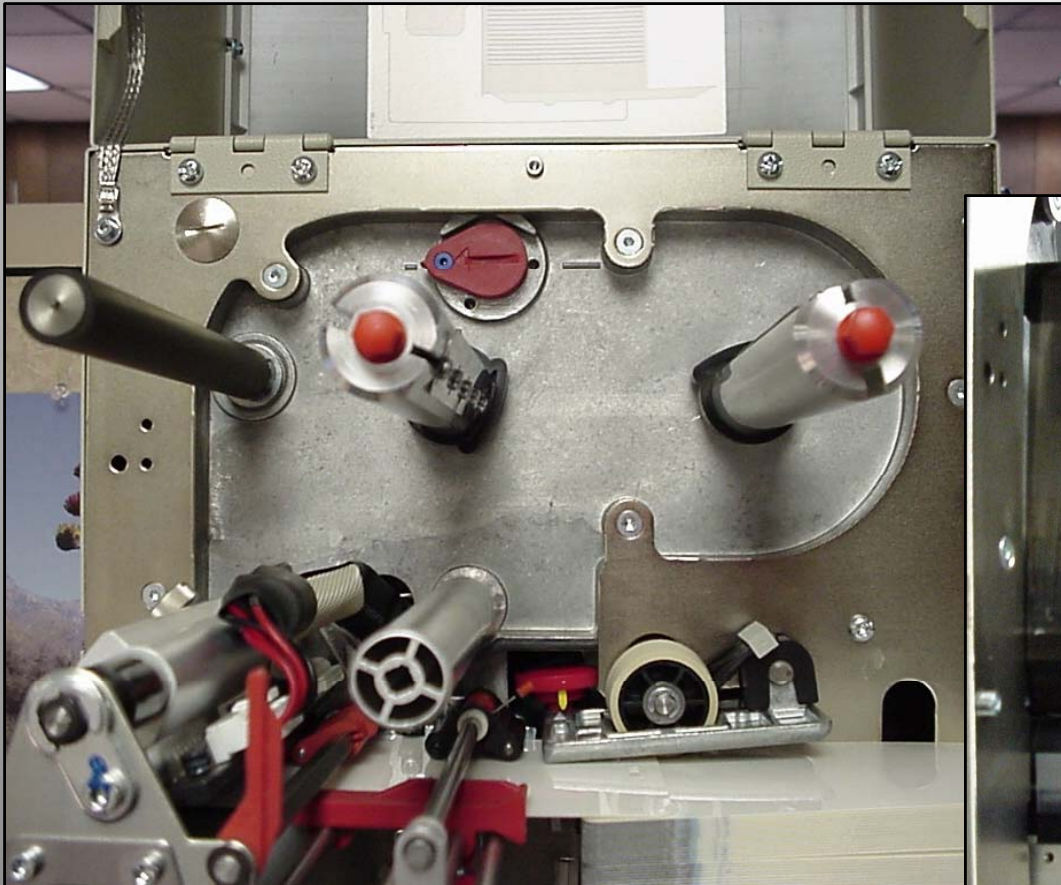

Now... let's learn about the Avery TDI Card Printer

Main Features Overview

- **Single Card Tag Printer**
Prints a variety of cards, including blister cards, tags, decorative labels
- **Near-Edge Technology and Ribbon Save**
- **Easy Loading and Unloading of Ribbon and Media**
- **Intelligent Lifting Tray**

AVERY-DENNISON TDI

Date **01/16/08**
Time **14:51**

LOT No. 1234567

SERIAL No. 400-26101

LABEL TEST FORMAT 1

Near-Edge Technology and Ribbon Save

The Avery TDI has Near-edge Technology which enables Ribbon Save.

Automatic Ribbon Saving. From as little as 10mm (.39") print-free area, this mechanism saves you money. You use less material and increase efficiency.

Easy Loading and Unloading of Media

Intelligent Lifting Tray