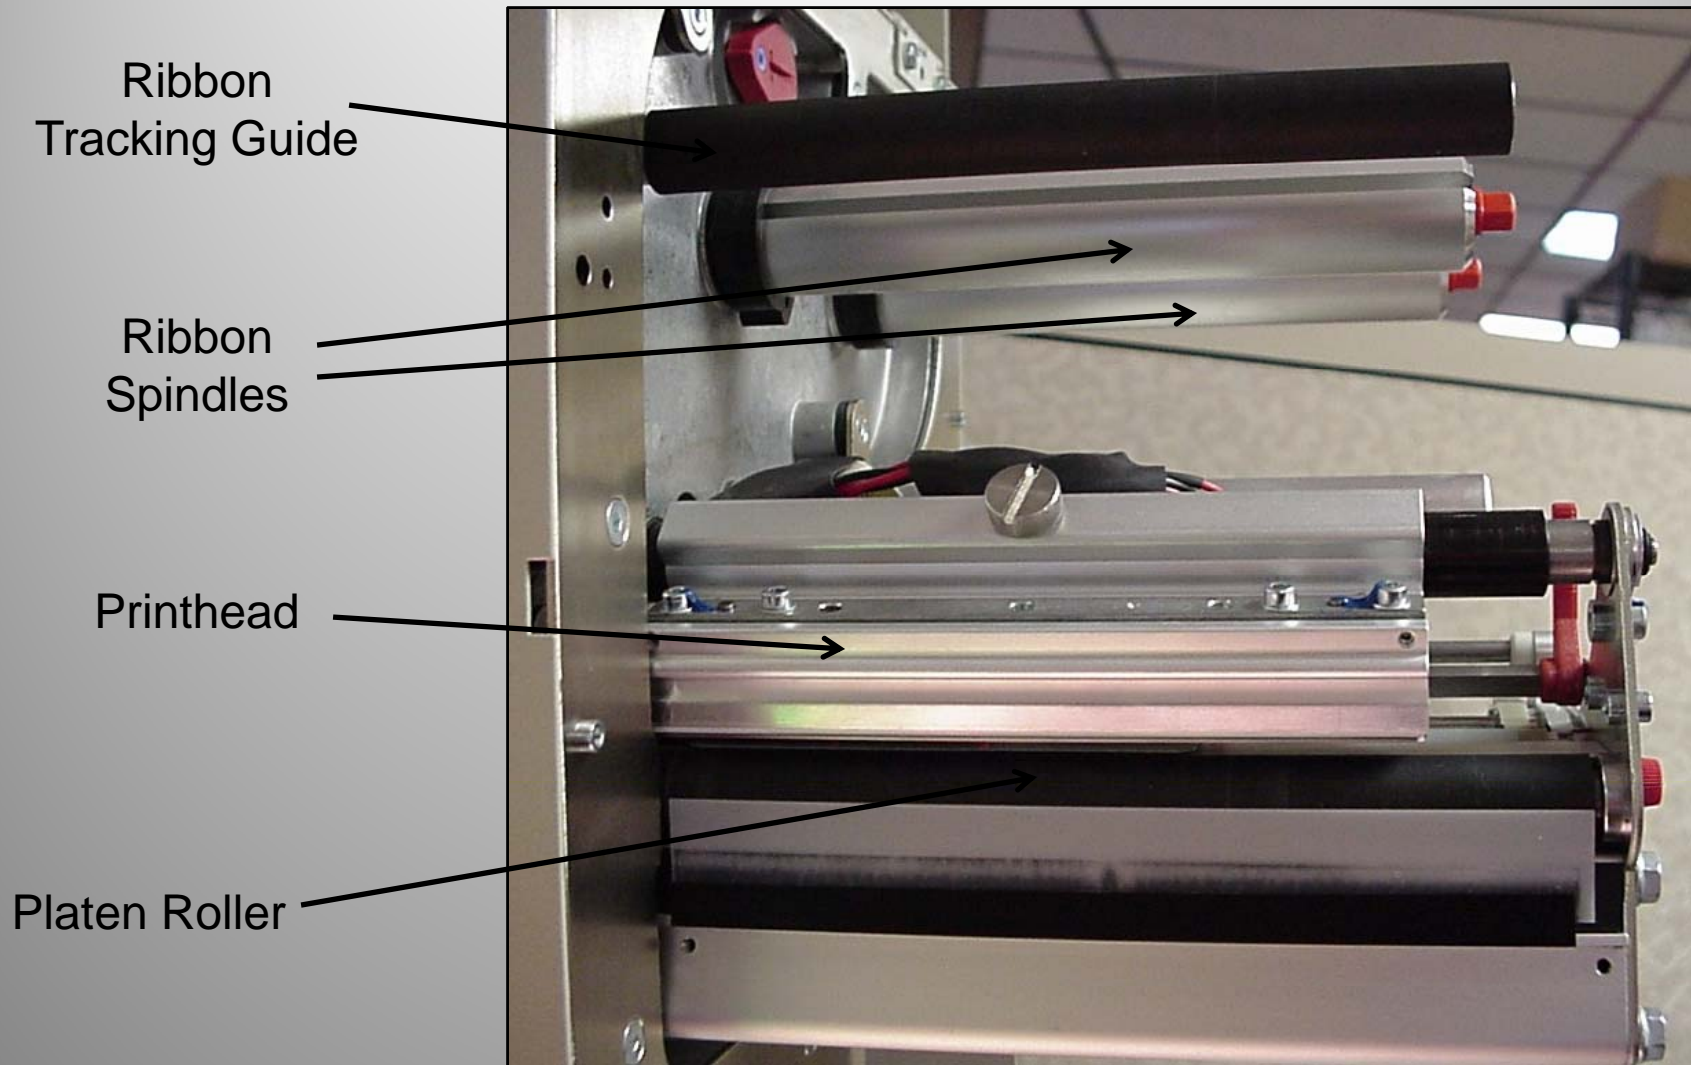

AVERY-DENNISON TDI

Date **01/16/08**
Time **14:51**

LOT No. 1234567

SERIAL No. 400-26101

LABEL TEST FORMAT 1

Near-Edge Technology and Ribbon Save

The Avery TDI has Near-edge Technology which enables Ribbon Save.

Automatic Ribbon Saving. From as little as 10mm (.39") print-free area, this mechanism saves you money. You use less material and increase efficiency.

Easy Loading and Unloading of Media

Intelligent Lifting Tray

Simply load the unprinted tags and start the TDI.

The lifting device handles feeding automatically.
This saves time when changing media.

Take a look under the hood

Ribbon Area

Close View of Card Feed Area

Card Thickness
Adjustment Wheel

Feed Roller

More Views

Printhead Contact
Pressure Adjustment

Command Center
with access to
menus to raise
and lower the
lifting tray plus
other options

Connectivity

Other Features